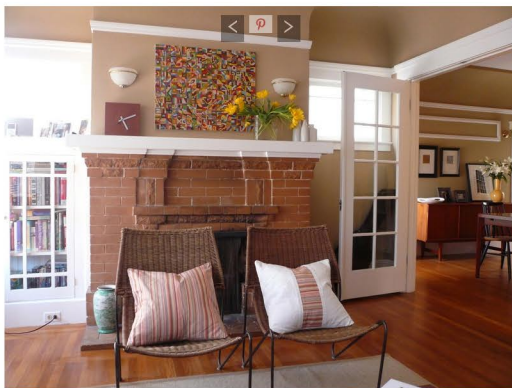

living room