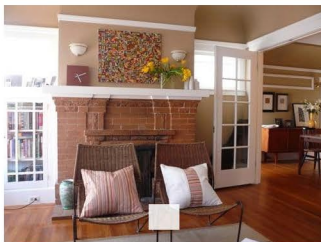

SAN FRANCISCO

House Tour: Mary and Hans' Calming Quarters

by Lily Galagan
Aug 29 2008

CATEGORIES

Tours

f SHARE

p PIN

✉ EMAIL

28

>>Enter Slideshow

Name: Mary and Hans**Location:** San Francisco**Size:** 1200 sq. ft.**Years lived in:** 8 months

Finding a balance between simplicity and comfort in home decor can be a struggle - too simple and it can feel stark, too comfortable and it can be treacherous. We have to applaud AT reader Mary for walking that fine line between the two styles and coming up a winner. And more impressive yet, the couple have maintained a calm, serene vibe throughout the home while welcoming a new baby in process. Well done.

Artwork:

- Painting above the fireplace is by [Ross Sheehan](#)
- Drawing of man's face was done by me and is a copy of a drawing shown in an instructional manual published in 1935 - "The Human Figure: Life Drawing for Artists"
- Paintings in the dining room above credenza are by Jonah Burlingame
- Window photograph was taken by Tom Way
- "Keep Calm" poster was purchased from [Victoria](#)
- Flock Silkscreen Print - [Good Shape Design](#)